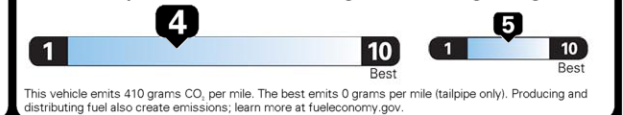

Manufacturer's Suggested
Retail Base Price: $48,150.00

Options Included by Manufacturer
ESSENTIAL PACKAGE 2,900.00

Around View® Monitor (AVM) w/
Moving Object Detection (MOD)+
2 Front & 2 Rear Sonar Sensors
Rain-sensing front windshield wipers
INFINITI InTouch™ Navigation
w/ voice commands+
INFINITI InTouch™ Services+
SiriusXM® Traffic+
INFINITI Radiant
Illuminated Kick Plates++
Leather-appointed seating++

PROASSIST PACKAGE 1,950.00

High Beam Assist (HBA)++
4 Front & 4 Rear Sonar sensors+++
Auto-dimming side mirrors++
Intelligent Cruise Control (ICC)++
Lane Departure Warning (LDW)
Lane Departure Prevention (LDP)
Blind Spot Intervention® (BSI)
Backup Collision Intervention (BCI)

SPLASH GUARDS 225.00

DESTINATION CHARGES 1,025.00

Total* $54,250.00

EPA DOT Fuel Economy and Environment Gasoline Vehicle

Fuel Economy
22 MPG
combined city/hwy
19 city
26 highway
4.5 gallons per 100 miles

SPORT UTILITY VEHICLES range from
18 to 120 MPG. The best vehicle rates
136 MPGe.

You spend
$3,500
more in fuel costs
over 5 years
compared to the
average new vehicle.

Annual fuel cost
$2,200

Fuel Economy & Greenhouse Gas Rating (tailpipe only) Smog Rating (tailpipe only)

fueleconomy.gov

Calculate personalized estimates and compare vehicles

GOVERNMENT 5-STAR SAFETY RATINGS

Overall Vehicle Score ★★★★★
Based on the combined ratings of frontal, side and rollover.
Should ONLY be compared to other vehicles of similar size and weight.

Frontal Crash ★★★★★
Driver Passenger
Based on the risk of injury in a frontal impact.
Should ONLY be compared to other vehicles of similar size and weight.

Side Crash ★★★★★
Front seat Rear seat
Based on the risk of injury in a side impact.

Rollover ★★★★★
Based on the risk of rollover in a single-vehicle crash.

Star ratings range from 1 to 5 stars (★★★★★) with 5 being the highest.

Source: National Highway Traffic Safety Administration (NHTSA)

www.safercar.gov or 1-888-327-4236

TOTAL OWNERSHIP EXPERIENCE

1. Every Infiniti Vehicle includes Infiniti's:
- 4-Year/60,000 Mile Basic Limited Warranty Coverage **
  - 6-Year/70,000 Mile Powertrain Limited Warranty Coverage **
  - 7-Year/Unlimited Mileage Corrosion Limited Warranty Coverage **
  - 24-hour Roadside Assistance **
  - Complimentary Service Loan Car ***

** Please see the Infiniti Warranty Information booklet for details.
*** Please ask your Infiniti retailer for details.

DELIVERY

VEHICLE COLORS:
EXT: GRAPHITE SHADOW
INT: GRAPHITE

FINAL ASSEMBLY POINT:
SMYRNA

TRANSPORT METHOD:
TRUCK

DEALER:
INFINITI OF N. KENTUCKY
1945 DIXIE HWY
FORT WRIGHT KY
41011

VIN: 5N1DL0MM5L5C10493
EMS: 50 STATE EMISSIONS
MDL: 84210-510493 KAD-G
OPT: B-K01V01B92B11C03K11
L11555

20190917004443AS70577

*Does not include dealer installed options and accessories, local taxes or license fees. This label has been applied pursuant to federal law. Do not remove prior to delivery to the ultimate purchaser.

**Not actual Monroney Label. Provided for informational purposes only. Vehicle features, pricing and other information subject to change, may vary from actual vehicle content and/or Monroney label description. While Nissan makes reasonable efforts to ensure accuracy of information, Nissan is not responsible for changes, errors or omissions. See actual vehicle and/or verify information in question with your Nissan dealer.